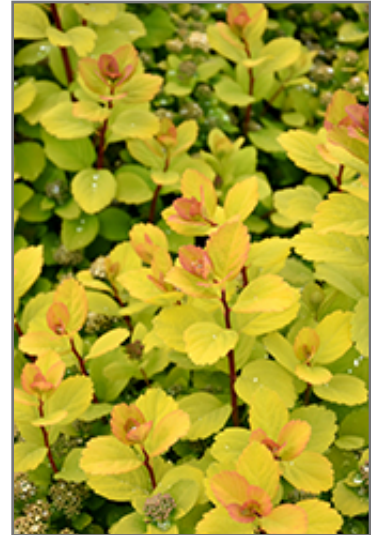

- *Mass Planting*
- *Rock/Alpine Gardens*
- *General Garden Use*

Planting & Growing

Glow Girl Birch Leaf Spirea will grow to be about 24 inches tall at maturity, with a spread of 24 inches. It tends to fill out right to the ground and therefore doesn't necessarily require facer plants in front. It grows at a medium rate, and under ideal conditions can be expected to live for approximately 20 years.

This shrub should only be grown in full sunlight. It prefers to grow in average to moist conditions, and shouldn't be allowed to dry out. It is not particular as to soil type or pH. It is highly tolerant of urban pollution and will even thrive in inner city environments. This is a selected variety of a species not originally from North America.

Glow Girl Birch Leaf Spirea foliage
Photo courtesy of NetPS Plant Finder