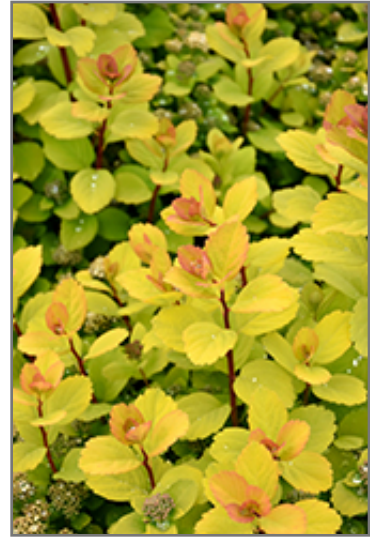

- Mass Planting
- Rock/Alpine Gardens
- General Garden Use

Planting & Growing

Glow Girl Birch Leaf Spirea will grow to be about 24 inches tall at maturity, with a spread of 24 inches. It tends to fill out right to the ground and therefore doesn't necessarily require facer plants in front. It grows at a medium rate, and under ideal conditions can be expected to live for approximately 20 years.

This shrub should only be grown in full sunlight. It prefers to grow in average to moist conditions, and shouldn't be allowed to dry out. It is not particular as to soil type or pH. It is highly tolerant of urban pollution and will even thrive in inner city environments. This is a selected variety of a species not originally from North America.

*Glow Girl Birch Leaf Spirea foliage
Photo courtesy of NetPS Plant Finder*